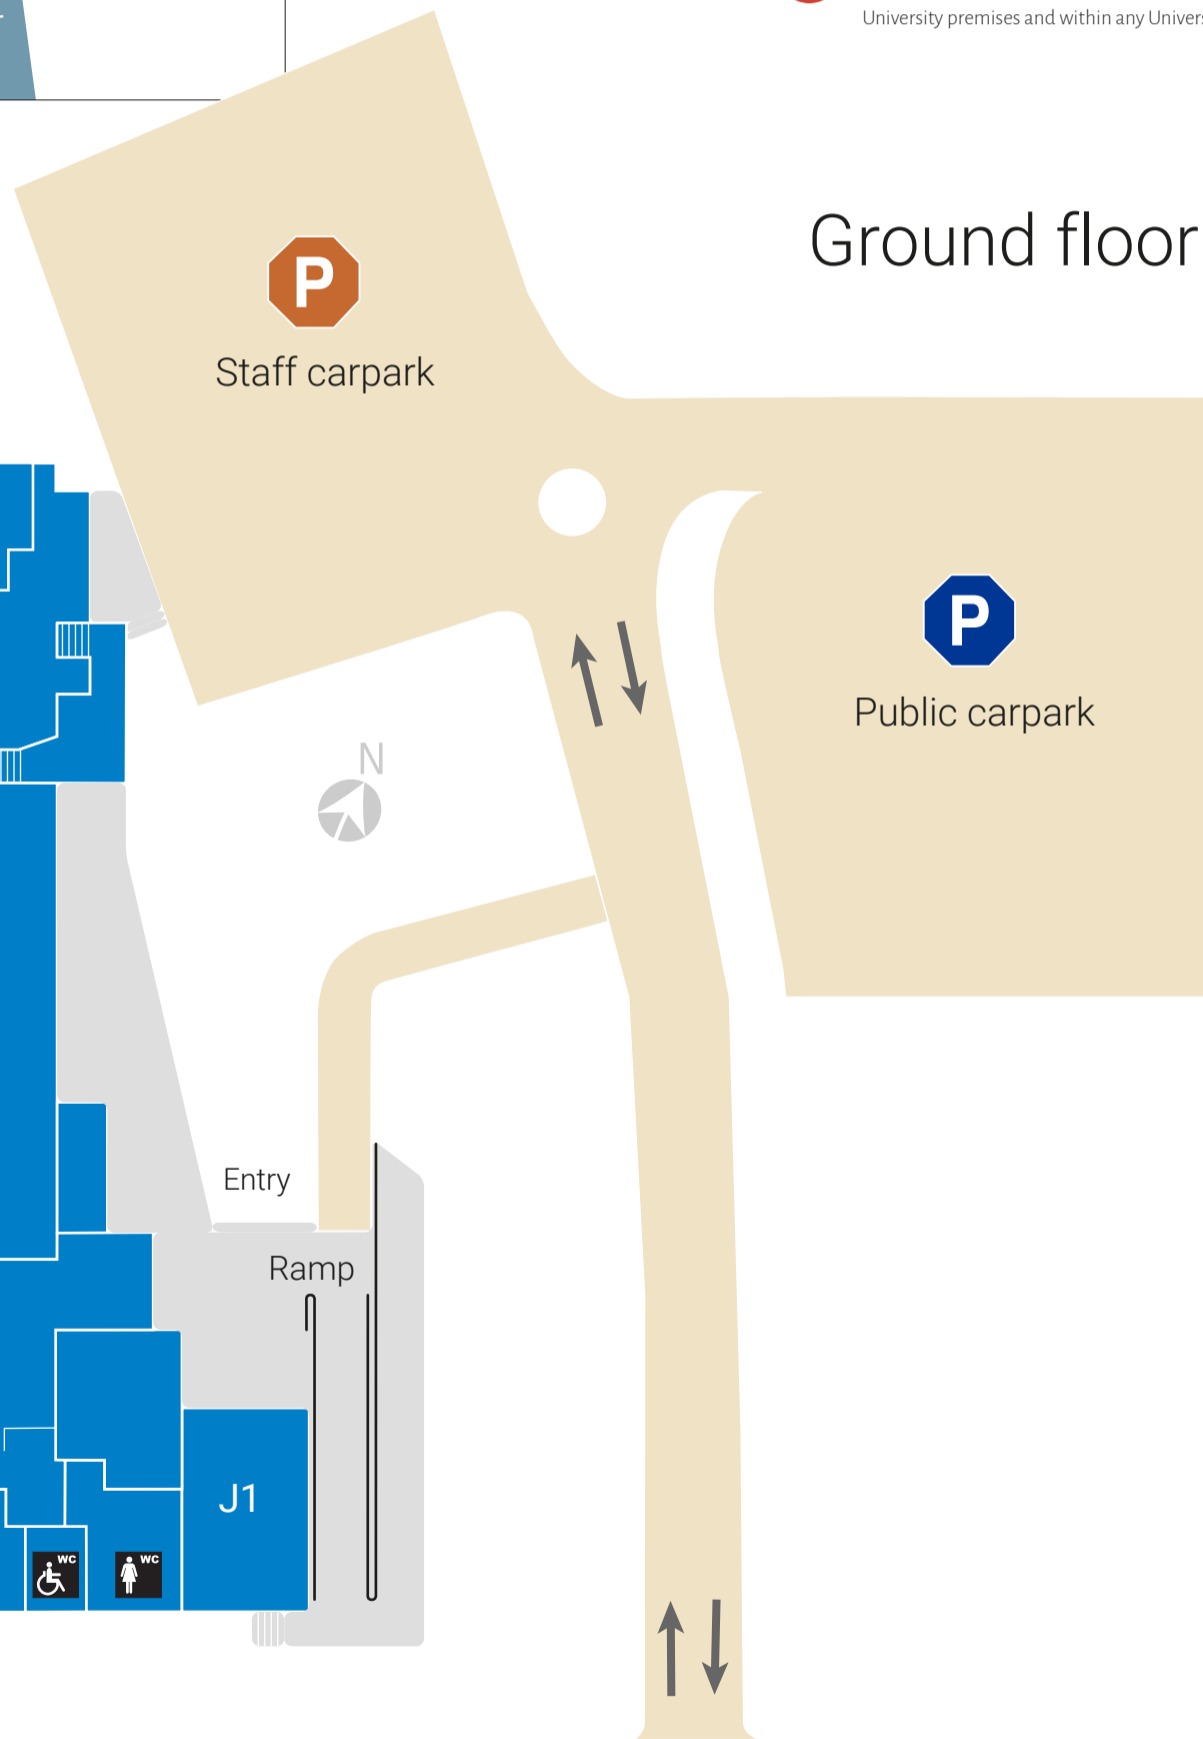

Noosa Hub

60 Noosa Drive, Noosa Heads

Legend

-  Male toilet
-  Female toilet
-  Unisex toilet
-  Disabled toilet

 **USC IS A SMOKE-FREE UNIVERSITY**
The USC smoking policy prohibits smoking on or in University premises and within any University vehicle.

Ground floor

First floor (street level)

Noosa Hub

60 Noosa Drive, Noosa Heads

Legend

- Male toilet
- Unisex toilet
- Female toilet
- Disabled toilet

USC IS A SMOKE-FREE UNIVERSITY
The USC smoking policy prohibits smoking on or in University premises and within any University vehicle.